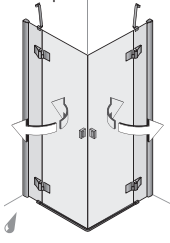

Corner entry on fixed part

2 door parts,
2 fixed parts

80 x 80
90 x 90
90 x 75
75 x 90
90 x 80
80 x 90
100 x 100

Custom width - Measurement sketch needed.