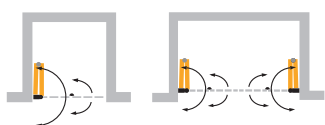

In a corner / In de hoek