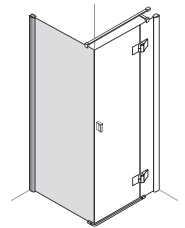

Handle

Hinges and handles are the optical highlights of the Artweger Dynamic shower range.

On request

Special widths:

Side screen

80
90
100

Custom width - Measurement sketch needed.

Colours, glazing