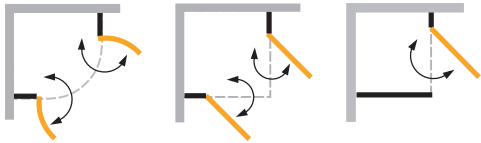

In a niche / In nis