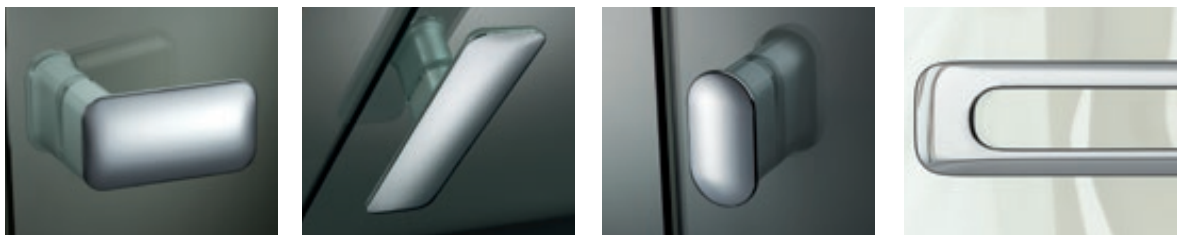

Artweger 360 Sliding doors

Optional left or right opening
Standard height 200 cm
Application ON or WITHOUT shower tray

Double sliding door in alcove 1 sliding door and 1 fixed part framed 100 120 140 160	Quadruple sliding door in alcove 2 sliding doors and 2 fixed parts framed 160 180 200	Double sliding door next to side screen 1 sliding door and 1 fixed part framed 100 120 140	Side screen framed 80 90 100 120	Corner access 2 sliding doors and 2 fixed parts framed 80x80 90x90 100x100 120x120 90x80 100x80

Handles

Horizontal handle

Good to touch: The front side of the handle has a chrome-look, the back side is out of soft non-slip plastic.

Vertical handle

Knob

Hinge

Also recommended as a hand towel rail.

Colours, glazing

Profile colors:

white powder-coated silver high-gloss metal

Hinges and handles:

chrome plated white

Further colours on request.

On request

Special heights: Special widths:

Slopes:

Recesses:

Single-pane safety glass 8 mm (ESG):