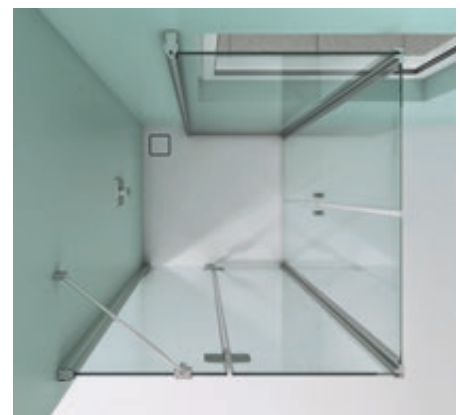

Raamoplossingen

De nieuwe raamoplossingen van de ARTWEGER 360 combineren het revolutionaire 360° TWIN-scharnier met een 180° draaibare wandansluiting. Daarmee kan ook de ruimte voor het raam als doucheruimte worden gebruikt. En na het douchen worden de douchedeuren eenvoudig weggeklapt, het raam is weer toegankelijk.

ARTWEGER 360 VOUWDEUR vrijstaand, een **Walk In oplossing**, waarbij de glaselementen eenvoudig weggevouwen kunnen worden.