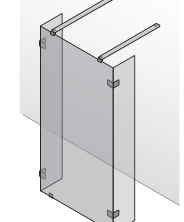

360 Walk In
with side screen and
corner element, 30 cm

frameless	partially framed
1: 30 - 180	1: 30 - 180
2: Side screen 30 - 120	

360 Walk In
free-standing

frameless
30 - 180
Pivoting splashguard

360 Walk In
free-standing with
2 corner elements
30 cm.