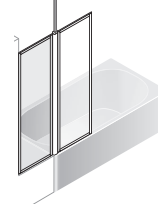

Side screen incl. ceiling support

Custom width -
Measurement sketch
needed.

Colours, glazing

Profile colors:

white

Natural
anodised

Silver

high-gloss
metal

Further colours
on request.

Single-pane safety
glass 3 mm: