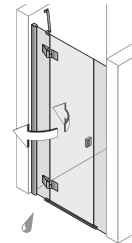

Pendeldeur in nis

1 pendeldeur en
2 vaste delen

90
100
120

Speciale breedte -
maatschets vereist