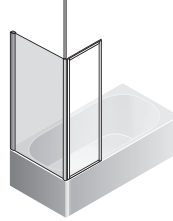

Side screen incl. ceiling support

70
75
80