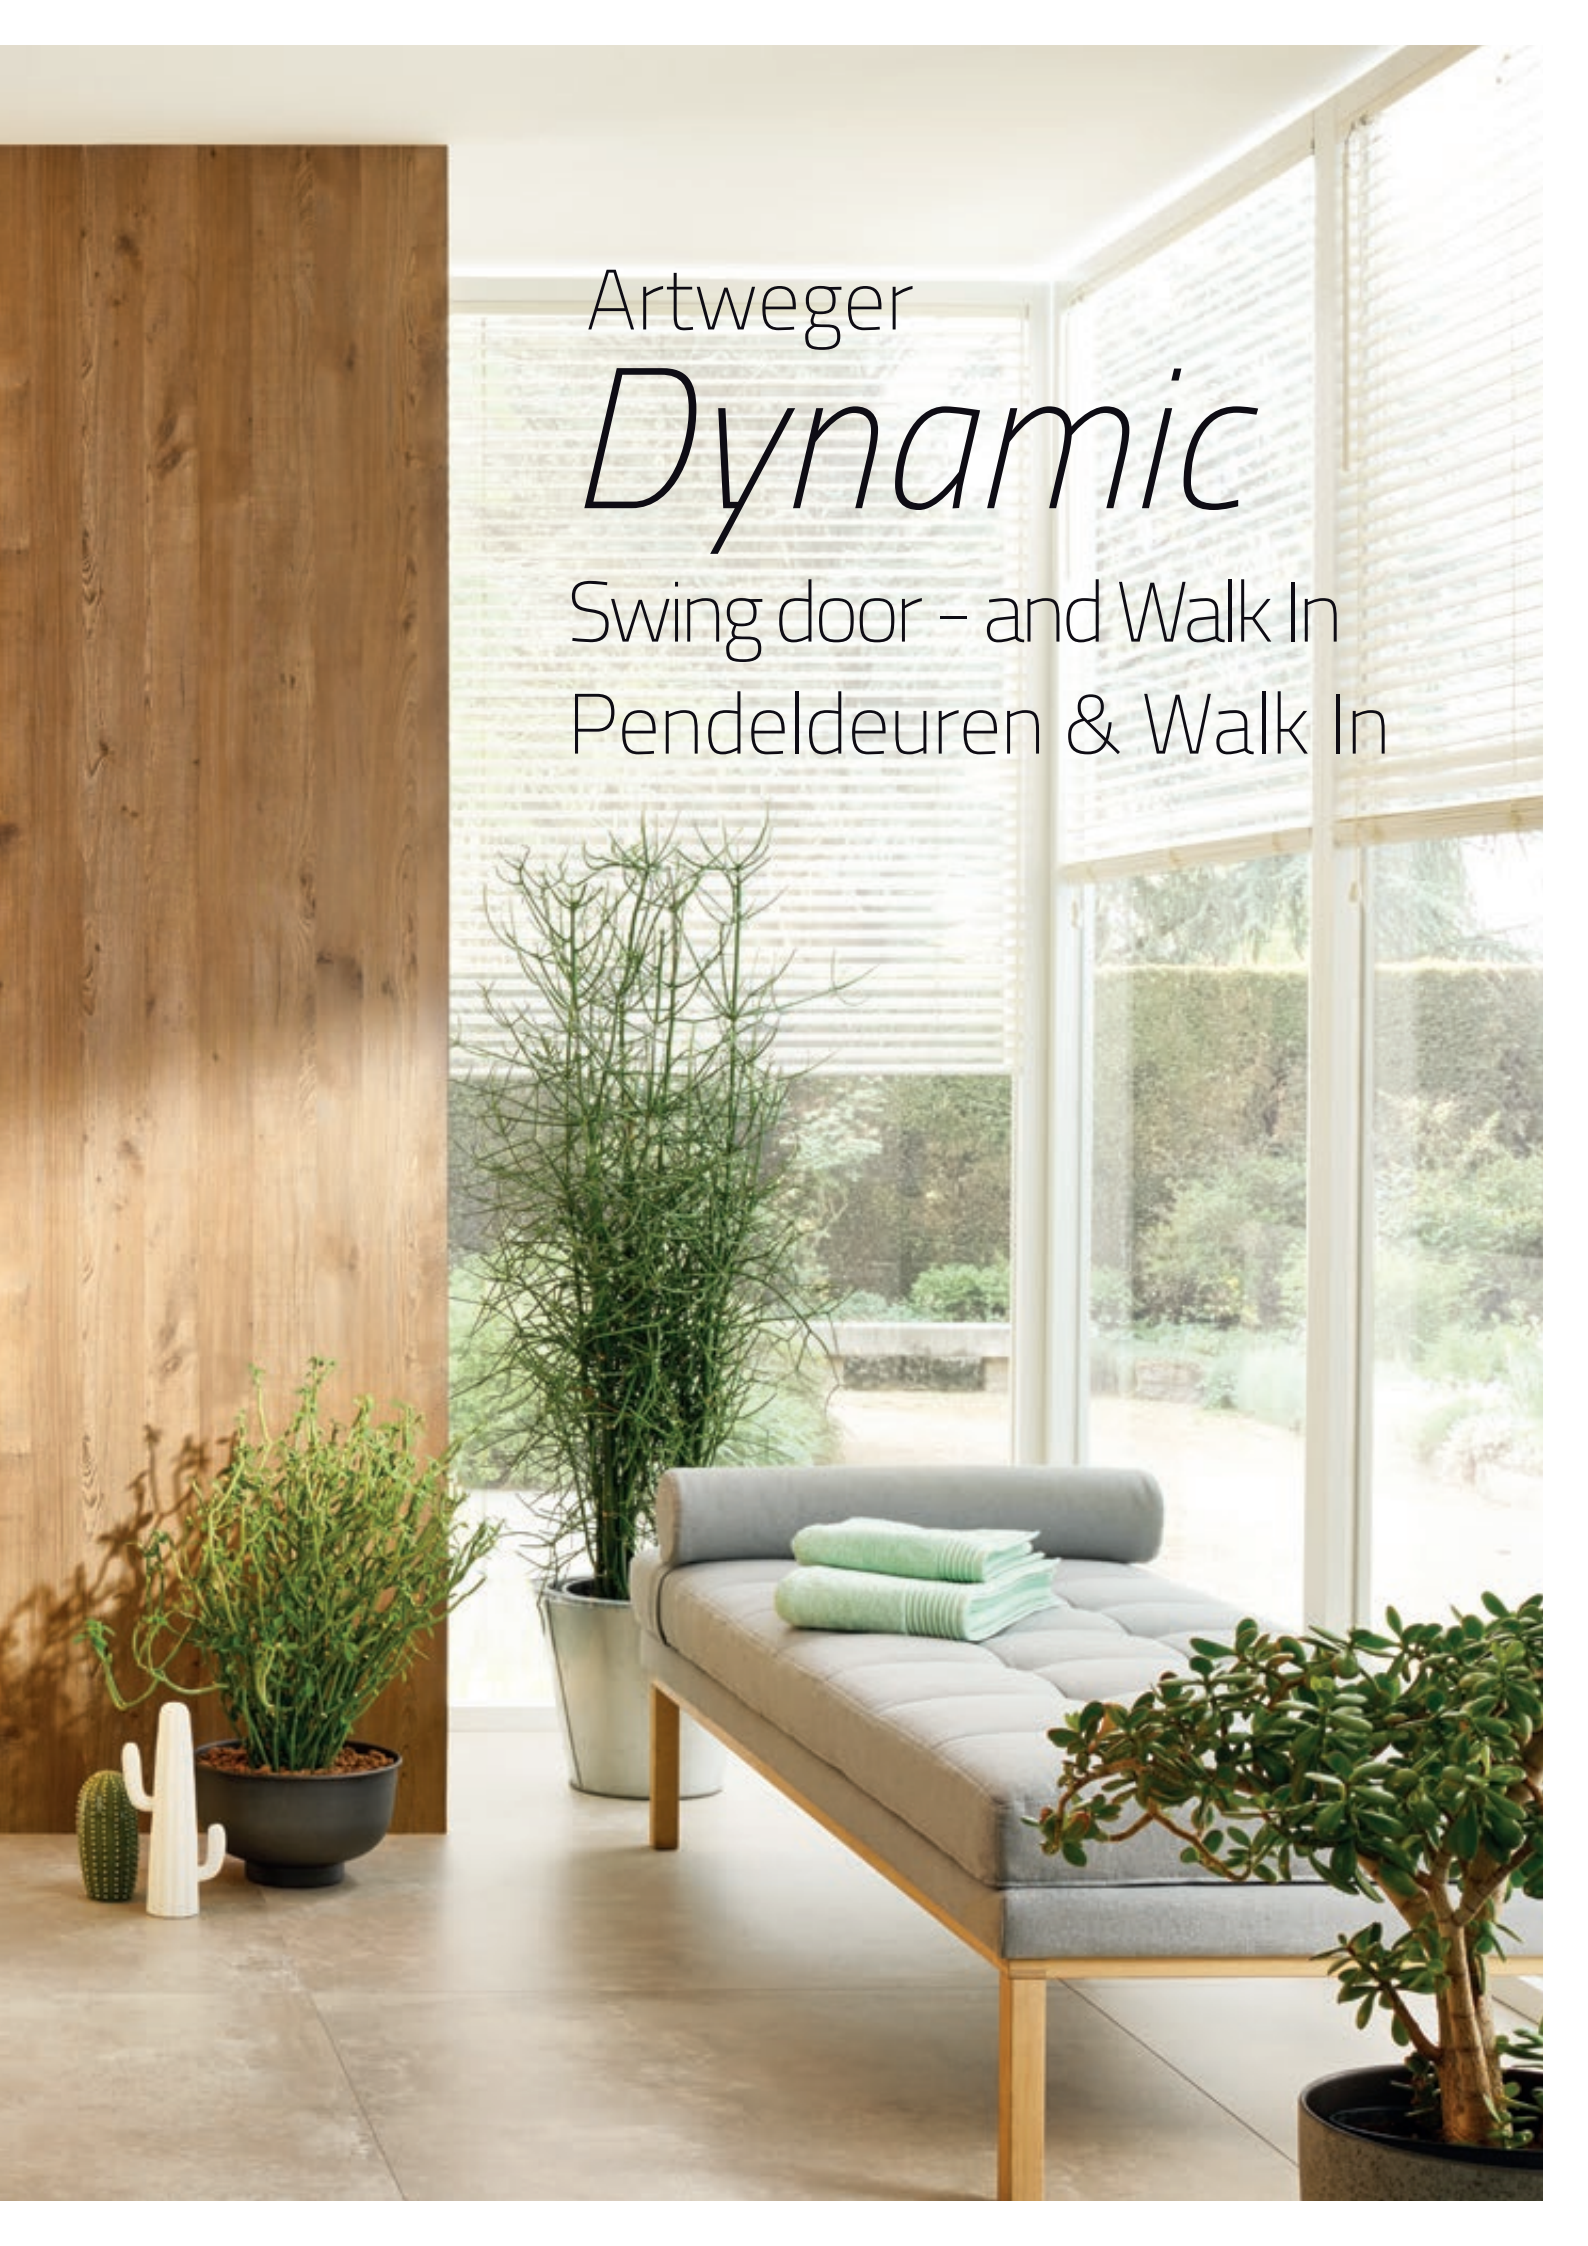

Artweger

Dynamic

Swing door - and Walk In
Pendeldeuren & Walk In

Artweger
Dynamic
Swinging doors
Pendeldeuren & Walk In

- + *Swing door - and Walk In Models*
- + *Swing doors open inwards and outwards 90°*
- + *Universal design fits in with any style*
- + *Barrier-free access*
- + *Easy to use* thanks to the lifting-lowering swing hinge
- + *Perfect appearance* due to the hidden vertical silicone joints by the swing door
- + *Easy to clean* due to the hinges being glued on the outside
- + *Long-lasting reduced cleaning* with ARTCLEAR GLASS (optional)