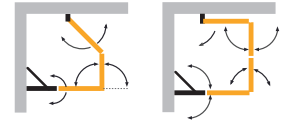

Raamoplossingen

De nieuwe raamoplossingen van de ARTWEGER 360 combineren het revolutionaire 360° TWIN-scharnier met een 180° draaibare wandansluiting. Daarmee kan ook de ruimte voor het raam als doucheruimte worden gebruikt. En na het douchen worden de douchedeuren eenvoudig weggeklapt, het raam is weer toegankelijk.

ARTWEGER 360 VOUWDEUR vrijstaand, een **Walk In oplossing**, waarbij de glaselementen eenvoudig weggevouwen kunnen worden.