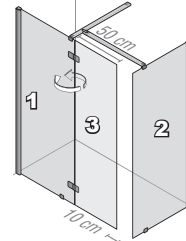

360 Walk In VARIO
with side screen

frameless	partially framed
1: 30 - 160	1: 30 - 160
3: Vario part 50	3: Vario part 50
2: Seitenwand 30 - 120