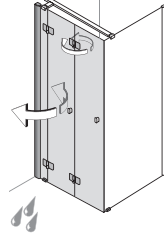

profiel beperkt
80
90
100
120

2-delige vouwdeur
naar vast deel
vrijstaand