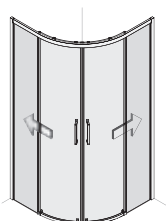

1/4-ronde douche
2 schuifdeuren
en 2 vaste delen