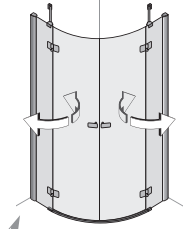

Artweger 360 Swinging doors

Optional left or right opening
 Standard height 200 cm
 Barrier-free access,
 Application ON or WITHOUT shower tray.

1/4-round shower

2 door parts,
 2 fixed parts

frameless Made to measure	partially framed standard width
	80 x 80 I
	90 x 90 I
	90 x 90 II
	100 x 100 II
	90 x 80 I
	100 x 90 II