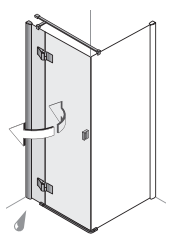

Swinging door attached on fixed part next to side screen

1 door part, 1 fixed part

80
90
100
120

Custom width - Measurement sketch needed.