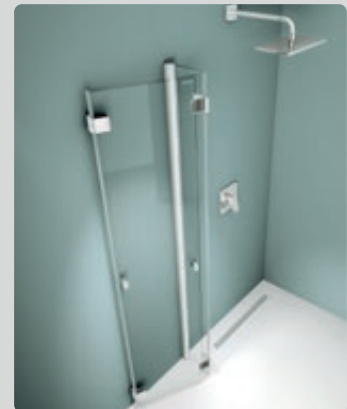

De beide glaselementen kunnen naar keuze naar buiten en binnen worden weggevouwen.