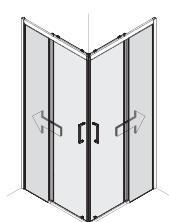

Corner access
2 sliding doors
and 2 fixed parts

80 x 80
90 x 90
100 x 100

Colours, glazing

Profile colors:

Hinges:

The classic handles of the SLIDE lie well in the hand and are easy to clean.

Single-pane safety glass 6 mm: