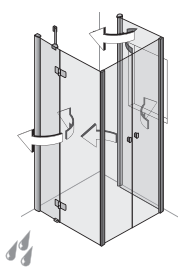

partially framed
Made to measure
up to max. 100 x 100
Height 180 - 200 cm

On request

Special heights: Special widths:

Slopes:

Recesses:

Colours, glazing

Profile colors:

white

powder-coated
silver

high-gloss
metal

Hinges and handles:

chrome
plated

white

Further colours on request.

Single-pane safety glass 6 mm (ESG):