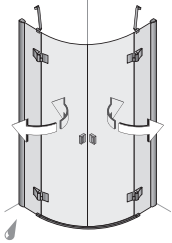

Artweger Dynamic

Optional left or right opening
Barrier-free access,
Standard height 200 cm
Application on or without shower tray

1/4-round shower

2 door parts,
2 fixed parts

80 x 80 I
90 x 90 I
90 x 90 II
100 x 100 II