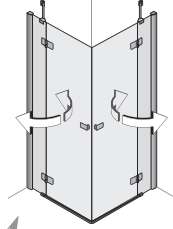

Corner access

2 door parts,
2 fixed parts

frameless Made to measure	partially framed standard width
	80 x 80
	90 x 90
	90 x 75
	90 x 80
	100 x 100

to 120x120