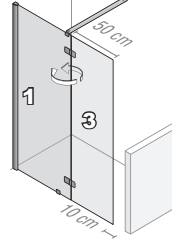

frameless	partially framed
30 - 180	30 - 180

360 Walk In
without side screen
with corner element,
30 cm

frameless	partially framed
70 - 180	70 - 180

360 Walk In VARIO
without side screen

frameless	partially framed
1: 30 - 160	1: 30 - 160
3: Vario part 50	3: Vario part 50