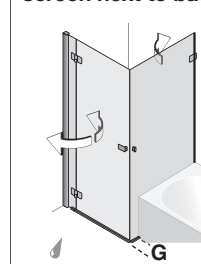

Swinging door attached on fixed part with swinging side screen next to bathtub

frameless Made to measure	partially framed standard width
	80 x 80
	90 x 90
	90 x 75
	90 x 80

door to 120
SW to 90

Swinging door attached on fixed part with swinging side screen next to bathtub