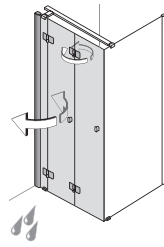

partially framed
80
90
100
120

Double folding door
attached on fixed part
free-standing