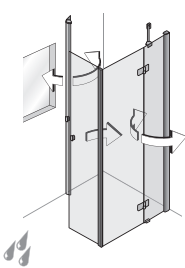

partially framed
 150
 160
 170
 180
 190
 200

Folding door attached
 on fixed part
 U-assembly

partially framed
 bis 100x100

Folding door
 with solution for
 window 45°

partially framed
 Made to measure
 up to max. 100 x 100
 Height 180 - 200 cm