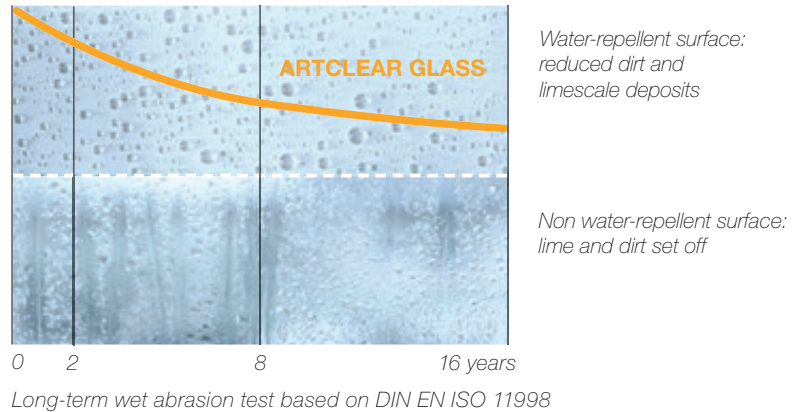

Your benefit is
Less cleaning

> *The unique ARTCLEAR GLASS makes cleaning the shower glass easier for the life time of the shower.*

Clean glass a shower-life long!

ARTCLEAR GLASS is a new, permanently easy-clean glass for shower enclosures. The ART-CLEAR glass surface is specially treated and hardened by UV exposure. This leads to an impressive result: the treated glass is protected against aging and glass corrosion and remains clear for the entire life of the shower!