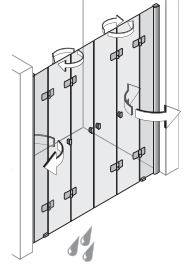

profiel beperkt
150
160
170
180
190
200

vouwdeur met vast
deel u-inbouw