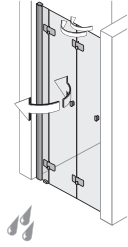

partially framed
75
80
90
100
120

Double folding door
attached on fixed part
next to side screen