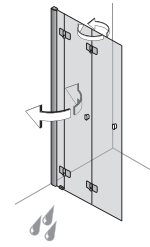

Artweger 360 Folding doors

Optional left or right opening
Standard height 200 cm
Barrier-free access,
Application ON or WITHOUT shower tray.

Corner entry
with folding doors an
Fixteil

partially framed
80 x 80
90 x 90
100 x 100
120 x 120

Corner entry
with folding doors
without fixed part

partially framed
80 x 80
90 x 90
100 x 100
120 x 120

Double folding door
attached on fixed part
in alcove

partially framed
75
80
90
100
120

Double folding door
attached on fixed part
next to side screen

partially framed
80
90
100
120

Double folding door
attached on fixed part
free-standing

partially framed
100
120
140

Quadruple folding door
attached on fixed part
in alcove

partially framed
150
160
170
180
190
200

Folding door attached
on fixed part
U-assembly

partially framed
bis 100x100

Folding door
with solution for
window 45°

partially framed
Made to measure
up to max. 100 x 100
Height 180 - 200 cm

Folding door
with solution for
window 90°

partially framed
Made to measure
up to max. 100 x 100
Height 180 - 200 cm

On request

Special heights: Special widths:

Slopes:

Recesses:

Colours, glazing

Profile colors:

white

powder-coated
silver

high-gloss
metal

Hinges and handles:

chrome
plated

white

Further colours on request.

Single-pane safety glass 6 mm (ESG):

In the Artweger 360 special heat-treated safety glass (EN 12150) is used, which is more impact-, shock- and temperature-resistant. If the glass breaks then little crumbs are created which greatly reduces the possibility of injury.

Knob

Clean glass a shower life long!

ARTCLEAR GLASS is a new, permanently easy-clean glass for shower enclosures. The ART-CLEAR glass surface is specially treated and hardened by UV exposure. Water beads off, lime and dirt hardly find a hold - protects your glass for a shower life!