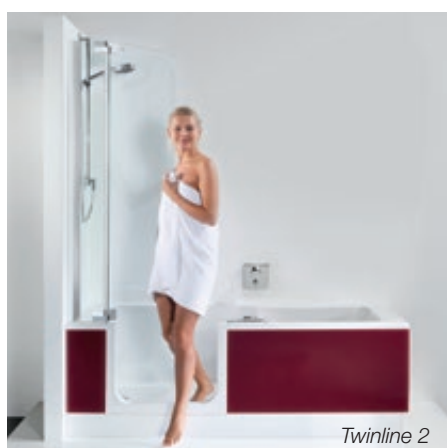

Eenvoudig in- en uitstappen

In de TWINLINE stapt men eenvoudig en comfortabel in, net zoals bij een gewone douche. De glasdeur opent ruimtebesparend naar binnen, het openen en sluiten kan staand worden gedaan.