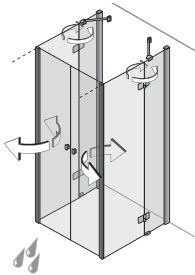

profiel beperkt
tot 100x100

Vouwdeur
oplossing bij een raam
45°