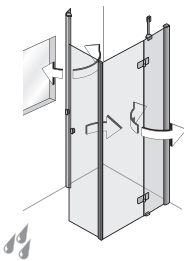

profiel beperkt
solutions
tot max. 100 x 100

Hoogte 180 - 200 cm

Vouwdeur
oplossing bij een raam
90°