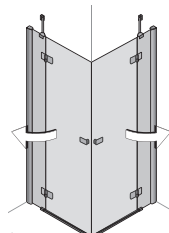

Corner access

2 door parts, 2 fixed parts

frameless Made to measure	partially framed standard width
	80 x 80
	90 x 90
to 120	90 x 75
	90 x 80
	80 x 90
	100 x 100