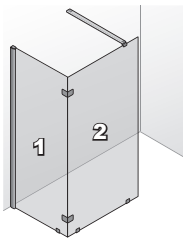

frameless	partially framed
1: 30 - 120	1: 30 - 120
2: Side screen 30 - 160 cm