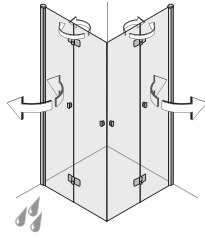

partially framed
80 x 80
90 x 90
100 x 100
120 x 120

Double folding door
attached on fixed part
in alcove