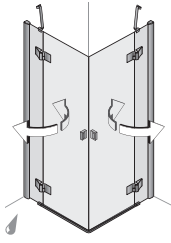

Hoekinstap

2 pendeldeuren en
2 vaste delen

80 x 80
90 x 90
90 x 75
75 x 90
90 x 80
80 x 90
100 x 100

Speciale breedte -
maatschets vereist