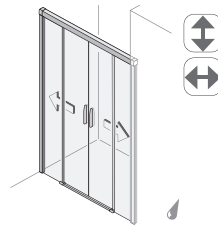

Quadruple sliding door in alcove

2 door parts and 2 fixed parts

frameless made to measure	partially framed standard width
140 - 200	140 160 180 200