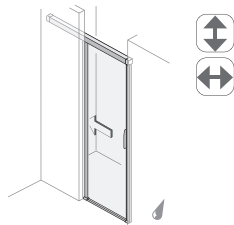

2 -part sliding, framed freestanding on the bathtub

For the bathtub itself, the 2-part sliding door is the perfect solution. This is mounted directly on to the edge of the bathtub.

Optional left or right opening, standard height 200 cm, barrier-free access, application **ON** or **WITHOUT** shower tray.

Corner access

2 sliding doors
and 2 fixed parts

frameless made to measure	partially framed standard width
80 - 120	80 x 80 90 x 90 90 x 80 80 x 90 100 x 100 120 x 120

1-part sliding door for partly walled niche

1 door piece inside the shower area

frameless made to measure	partially framed standard width
100 - 160	100 - 160

Double sliding door in alcove

1 door and 1 fixed part

frameless made to measure	partially framed standard width
100 - 160	100 120 140 160