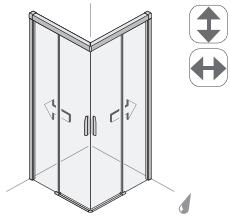

Stylish solutions with and for the bathtub

In the case where the shower and bath sit directly next to each other, we offer a model with a shorter side panel.

2 -part sliding door, frameless with shorter side panel

2 -part sliding, framed freestanding on the bathtub

For the bathtub itself, the 2-part sliding door is the perfect solution. This is mounted directly on to the edge of the bathtub.

Optional left or right opening, standard height 200 cm, barrier-free access, application **ON** or **WITHOUT** shower tray.

Corner access

2 sliding doors
and 2 fixed parts

frameless made to measure	partially framed standard width
80 - 120	80 x 80 90 x 90 90 x 80 80 x 90 100 x 100 120 x 120

1-part sliding door for partly walled niche