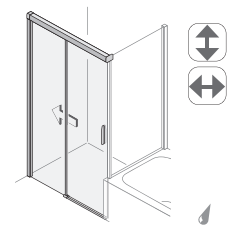

Double sliding door next to shortened side screen

1 door and 1 fixed part

frameless made to measure	partially framed standard width
100 - 140	100 120 140