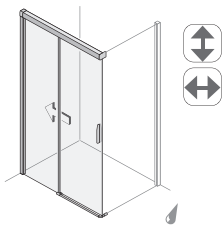

2 -part sliding, framed freestanding on the bathtub

For the bathtub itself, the 2-part sliding door is the perfect solution. This is mounted directly on to the edge of the bathtub.

Optional left or right opening, standard height 200 cm, barrier-free access, application **ON** or **WITHOUT** shower tray.

1 door piece inside the shower area

frameless made to measure	partially framed standard width
100 - 160	100 - 160

Double sliding door in alcove

1 door and 1 fixed part

frameless made to measure	partially framed standard width
100 - 160	100 120 140 160

Quadruple sliding door in alcove

2 door parts and 2 fixed parts

frameless made to measure	partially framed standard width
140 - 200	140 160 180 200

Double sliding door Walk In

1 door and 1 fixed part

frameless made to measure	partially framed standard width
100 - 160	100 110 120 140 160

Double sliding door next to side screen

1 door and 1 fixed part

frameless made to measure	partially framed standard width
100 - 140	100 120 140

Side screen

frameless made to measure	partially framed standard width
80 - 120	80 90 100 120