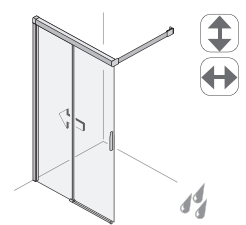

2 -part sliding, framed freestanding on the bathtub

For the bathtub itself, the 2-part sliding door is the perfect solution. This is mounted directly on to the edge of the bathtub.

Optional left or right opening, standard height 200 cm, barrier-free access, application **ON** or **WITHOUT** shower tray.

1 door piece inside the shower area

frameless made to measure	partially framed standard width
100 - 160	100 - 160

Double sliding door in alcove

1 door and 1 fixed part

frameless made to measure	partially framed standard width
100 - 160	100 120 140 160

Quadruple sliding door in alcove

2 door parts and 2 fixed parts

frameless made to measure	partially framed standard width
140 - 200	140 160 180 200

Double sliding door Walk In

1 door and 1 fixed part

frameless made to measure	partially framed standard width
100 - 160	100 110 120 140 160