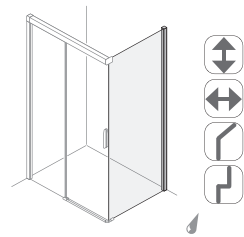

2 -part sliding, framed freestanding on the bathtub

For the bathtub itself, the 2-part sliding door is the perfect solution. This is mounted directly on to the edge of the bathtub.

Optional left or right opening, standard height 200 cm, barrier-free access, application **ON** or **WITHOUT** shower tray.

1 door piece inside the shower area

frameless made to measure	partially framed standard width
100 - 160	100 - 160

Double sliding door in alcove

1 door and 1 fixed part

frameless made to measure	partially framed standard width
100 - 160	100 120 140 160

Quadruple sliding door in alcove

2 door parts and 2 fixed parts

frameless made to measure	partially framed standard width
140 - 200	140 160 180 200

Double sliding door Walk In

1 door and 1 fixed part

frameless made to measure	partially framed standard width
100 - 160	100 110 120 140 160

Double sliding door next to side screen

1 door and 1 fixed part

frameless made to measure	partially framed standard width
100 - 140	100 120 140

Side screen

frameless made to measure	partially framed standard width
80 - 120	80 90 100 120