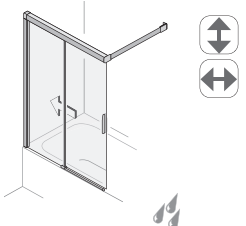

Double sliding door next to shortened side screen

1 door and 1 fixed part

frameless made to measure	partially framed standard width
100 - 140	100 120 140

Shortened side screen

frameless made to measure	partially framed standard width
bis 120	bis 120

Double sliding door freestanding on the bathtub

1 door and 1 fixed part

frameless made to measure	partially framed standard width
100 - 140	120 140

Special heights

Special widths

Slopes

Recesses

Clean glass a shower life long!