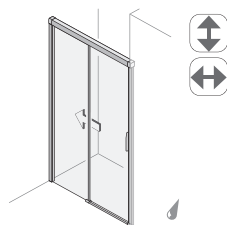

2 -part sliding, framed freestanding on the bathtub

For the bathtub itself, the 2-part sliding door is the perfect solution. This is mounted directly on to the edge of the bathtub.

Optional left or right opening, standard height 200 cm, barrier-free access, application **ON** or **WITHOUT** shower tray.

Corner access

2 sliding doors
and 2 fixed parts

frameless made to measure	partially framed standard width
80 - 120	80 x 80 90 x 90 90 x 80 80 x 90 100 x 100 120 x 120

1-part sliding door for partly walled niche

1 door piece inside the shower area

frameless made to measure	partially framed standard width
100 - 160	100 - 160

Double sliding door in alcove

1 door and 1 fixed part

frameless made to measure	partially framed standard width
100 - 160	100 120 140 160