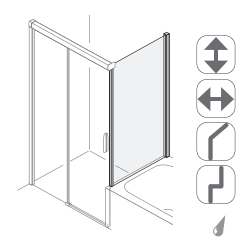

2 -part sliding, framed freestanding on the bathtub

For the bathtub itself, the 2-part sliding door is the perfect solution. This is mounted directly on to the edge of the bathtub.

Optional left or right opening, standard height 200 cm, barrier-free access, application **ON** or **WITHOUT** shower tray.

Quadruple sliding door in alcove

2 door parts and 2 fixed parts

frameless made to measure	partially framed standard width
140 - 200	140 160 180 200

Double sliding door Walk In

1 door and 1 fixed part

frameless made to measure	partially framed standard width
100 - 160	100 110 120 140 160

Double sliding door next to side screen

1 door and 1 fixed part

frameless made to measure	partially framed standard width
100 - 140	100 120 140

Side screen

frameless made to measure	partially framed standard width
80 - 120	80 90 100 120

Double sliding door next to shortened side screen

1 door and 1 fixed part

frameless made to measure	partially framed standard width
100 - 140	100 120 140

Shortened side screen

frameless made to measure	partially framed standard width
bis 120	bis 120